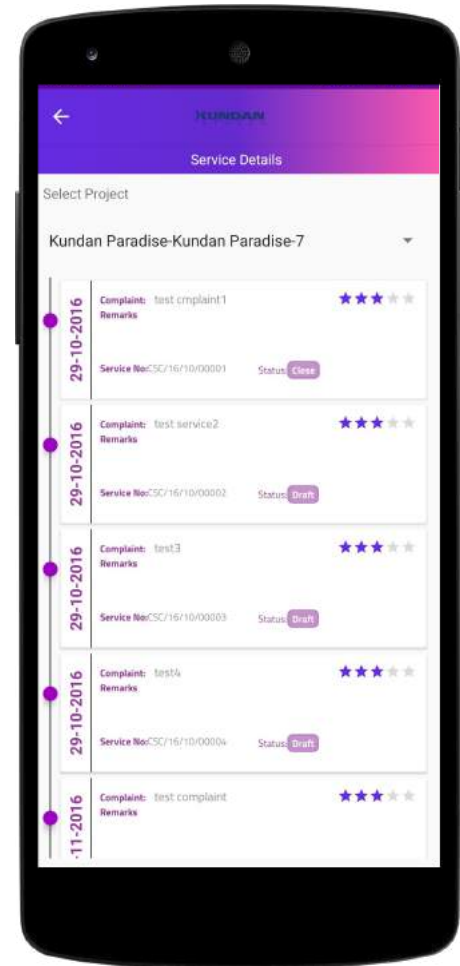

Project Details

List of Projects 01

Displays list of projects which
will be added in project
details in CustomerApp module

Enquiry Form

List of Projects 01

Displays list of projects which
will be added in project
details in CustomerApp module

Payment Schedule

Payment Schedule 01

Displays schedule of payment development broken down percentage and slab wise

Work Progress

Work Progress 01

Displays schedule of progress development broken down percentage wise

Service Details

Service Details 01

Displays profile of customer
service requests raised.

Service Details 02

Displays list of service tickets raised and can provide feedback

Service Details 03

Create new Service Request i.e
based on Complaint, Suggestion
or Query

← KUNDESURU
Create Service Request

Select Project
Kundan Paradise-Kundan Paradise-7

Service Type*
Select Request Type

Service Description*

SUBMIT

EMI Calculator

EMI Calculator 01

Calculation for EMI