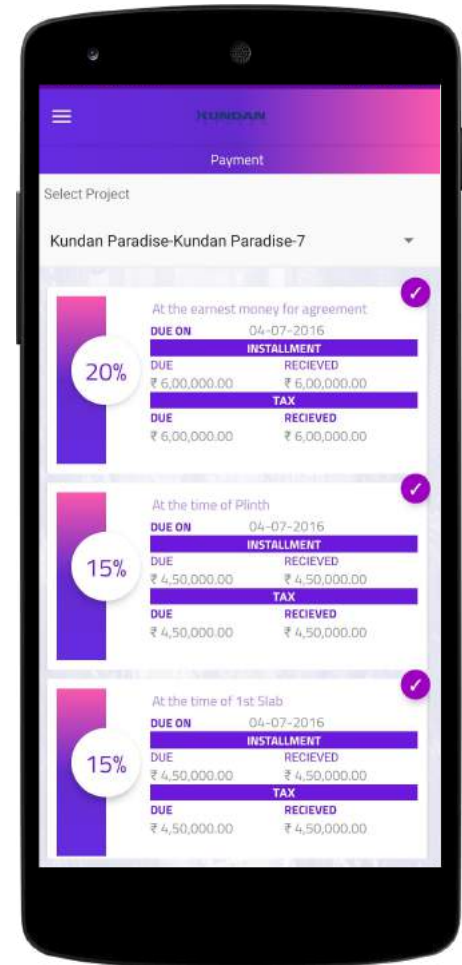

Project Details

List of Projects 01

Displays list of projects which
will be added in project
details in CustomerApp module

Enquiry Form

List of Projects 01

Displays list of projects which
will be added in project
details in CustomerApp module

Payment Schedule

Payment Schedule 01

Displays schedule of payment development broken down percentage and slab wise

Work Progress

Work Progress 01

Displays schedule of progress development broken down percentage wise

Service Details

Service Details 01

Displays profile of customer
service requests raised.

Service Details 02

Displays list of service tickets raised and can provide feedback

Service Details 03

Create new Service Request i.e
based on Complaint, Suggestion
or Query