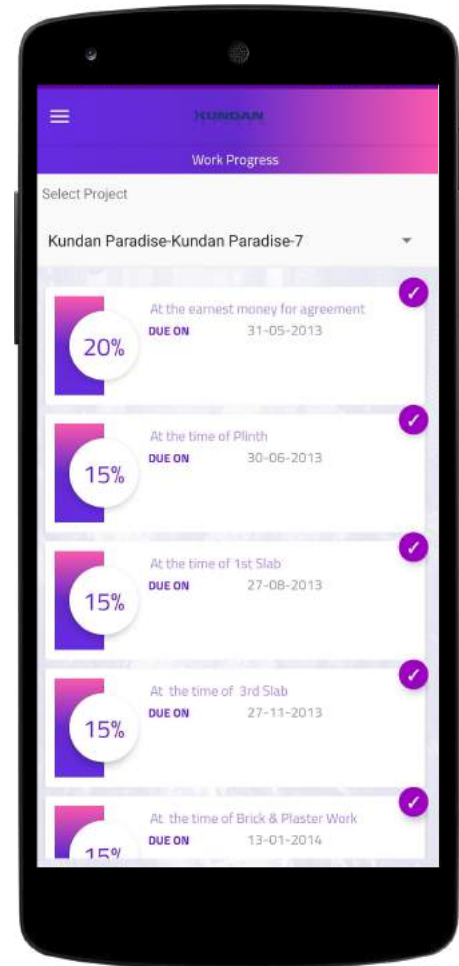

Project Details

List of Projects 01

Displays list of projects which
will be added in project
details in CustomerApp module

Enquiry Form

List of Projects 01

Displays list of projects which
will be added in project
details in CustomerApp module

Payment Schedule

Payment Schedule 01

Displays schedule of payment development broken down percentage and slab wise

Work Progress

Work Progress 01

Displays schedule of progress development broken down percentage wise

Service Details

Service Details 01

Displays profile of customer
service requests raised.

Service Details 02

Displays list of service tickets raised and can provide feedback

Service Details 03

Create new Service Request i.e
based on Complaint, Suggestion
or Query